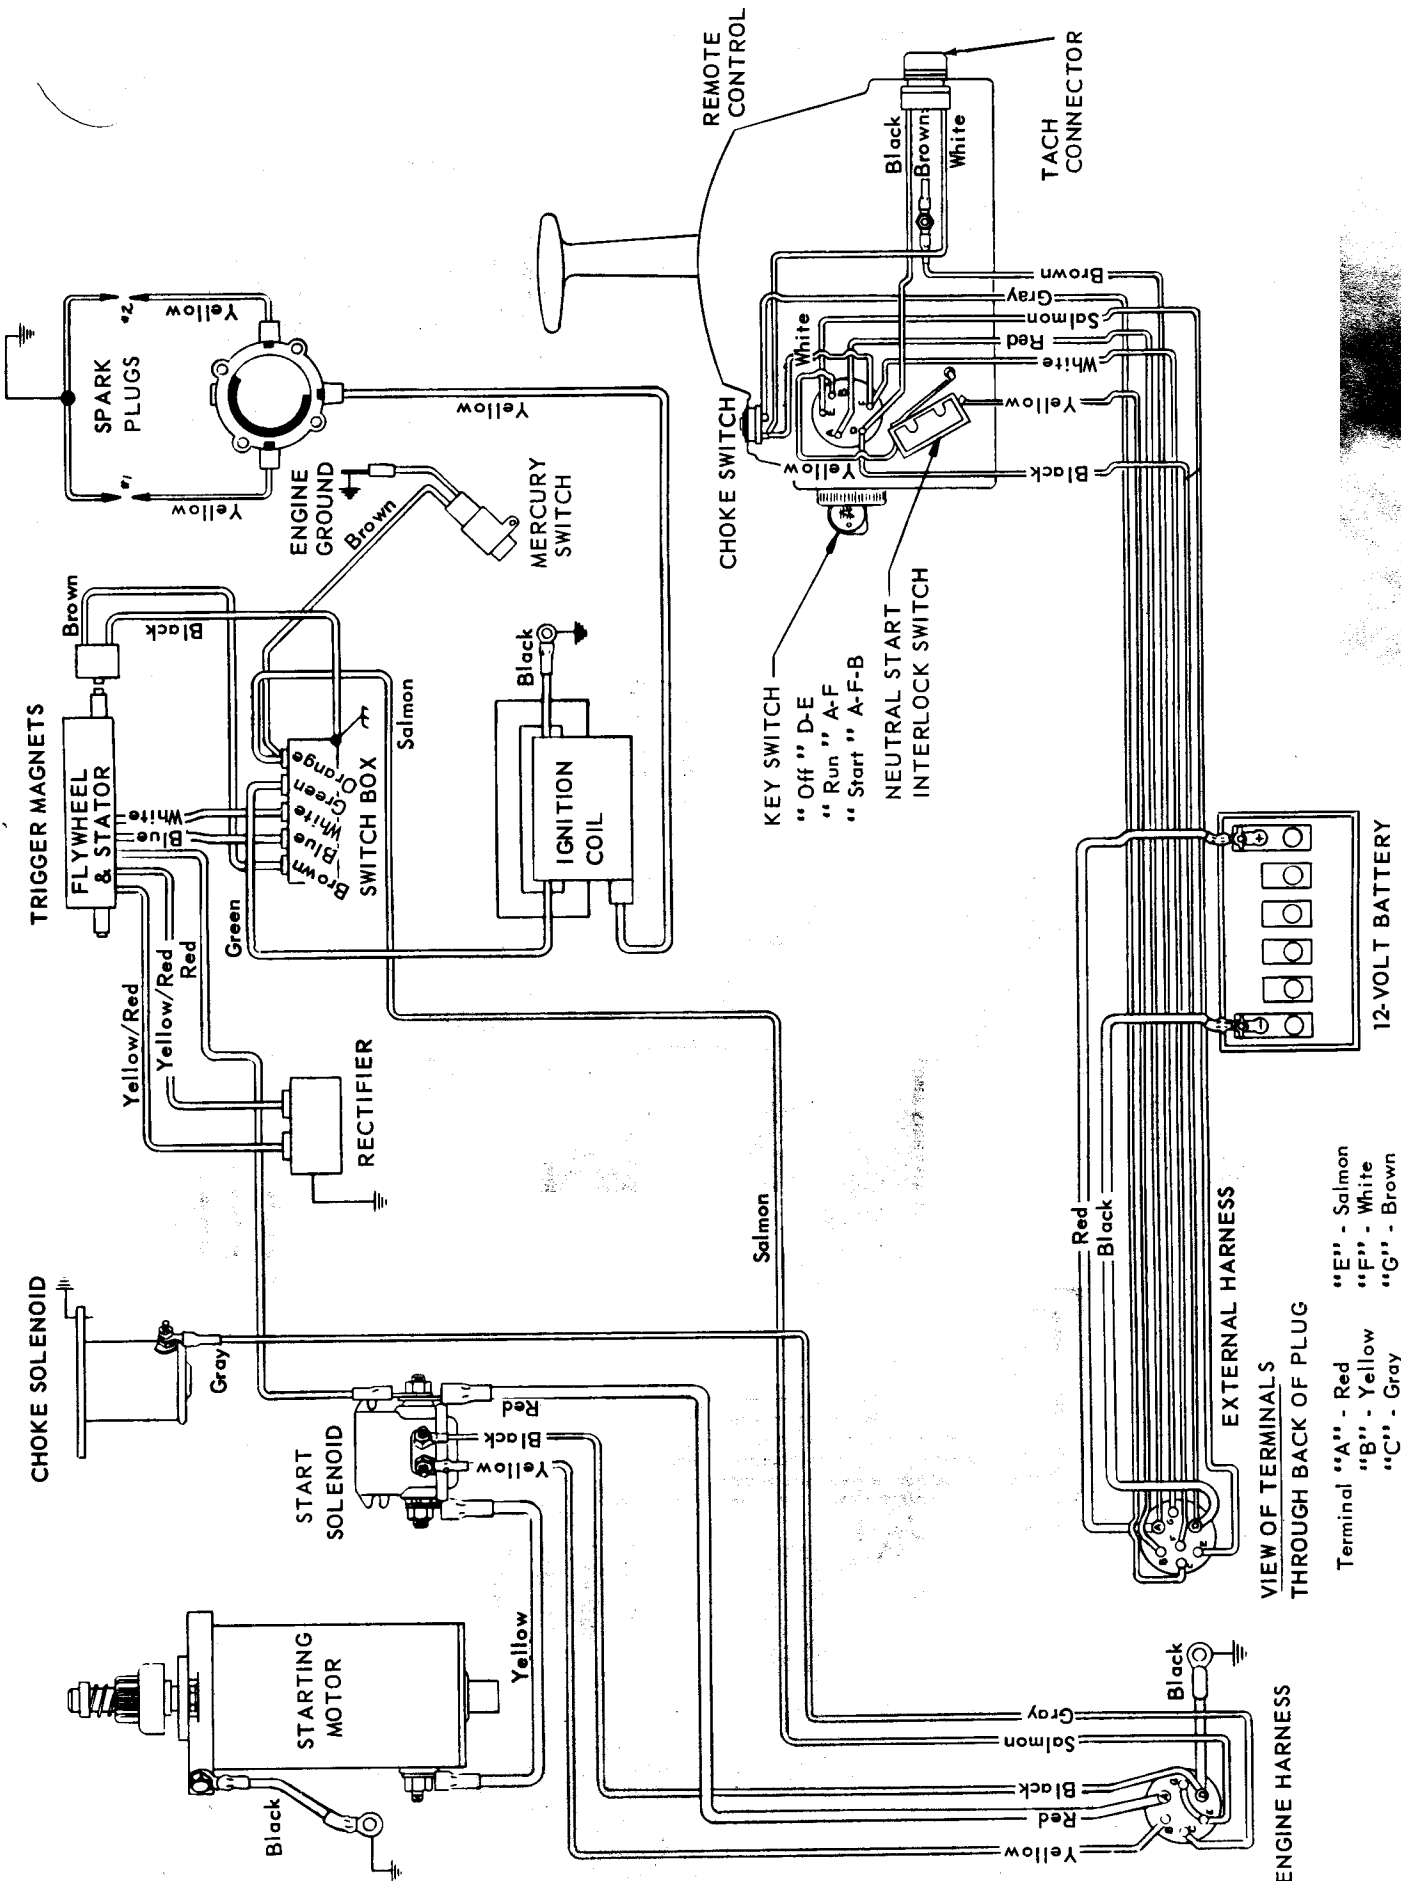

MERC 400 WIRING DIAGRAM

23

VIEW OF TERMINALS THROUGH BACK OF PLUG

Terminal "A" - Red
 "B" - Yellow
 "C" - Gray
 "D" - Black
 "E" - Salmon
 "F" - White
 "G" - Brown