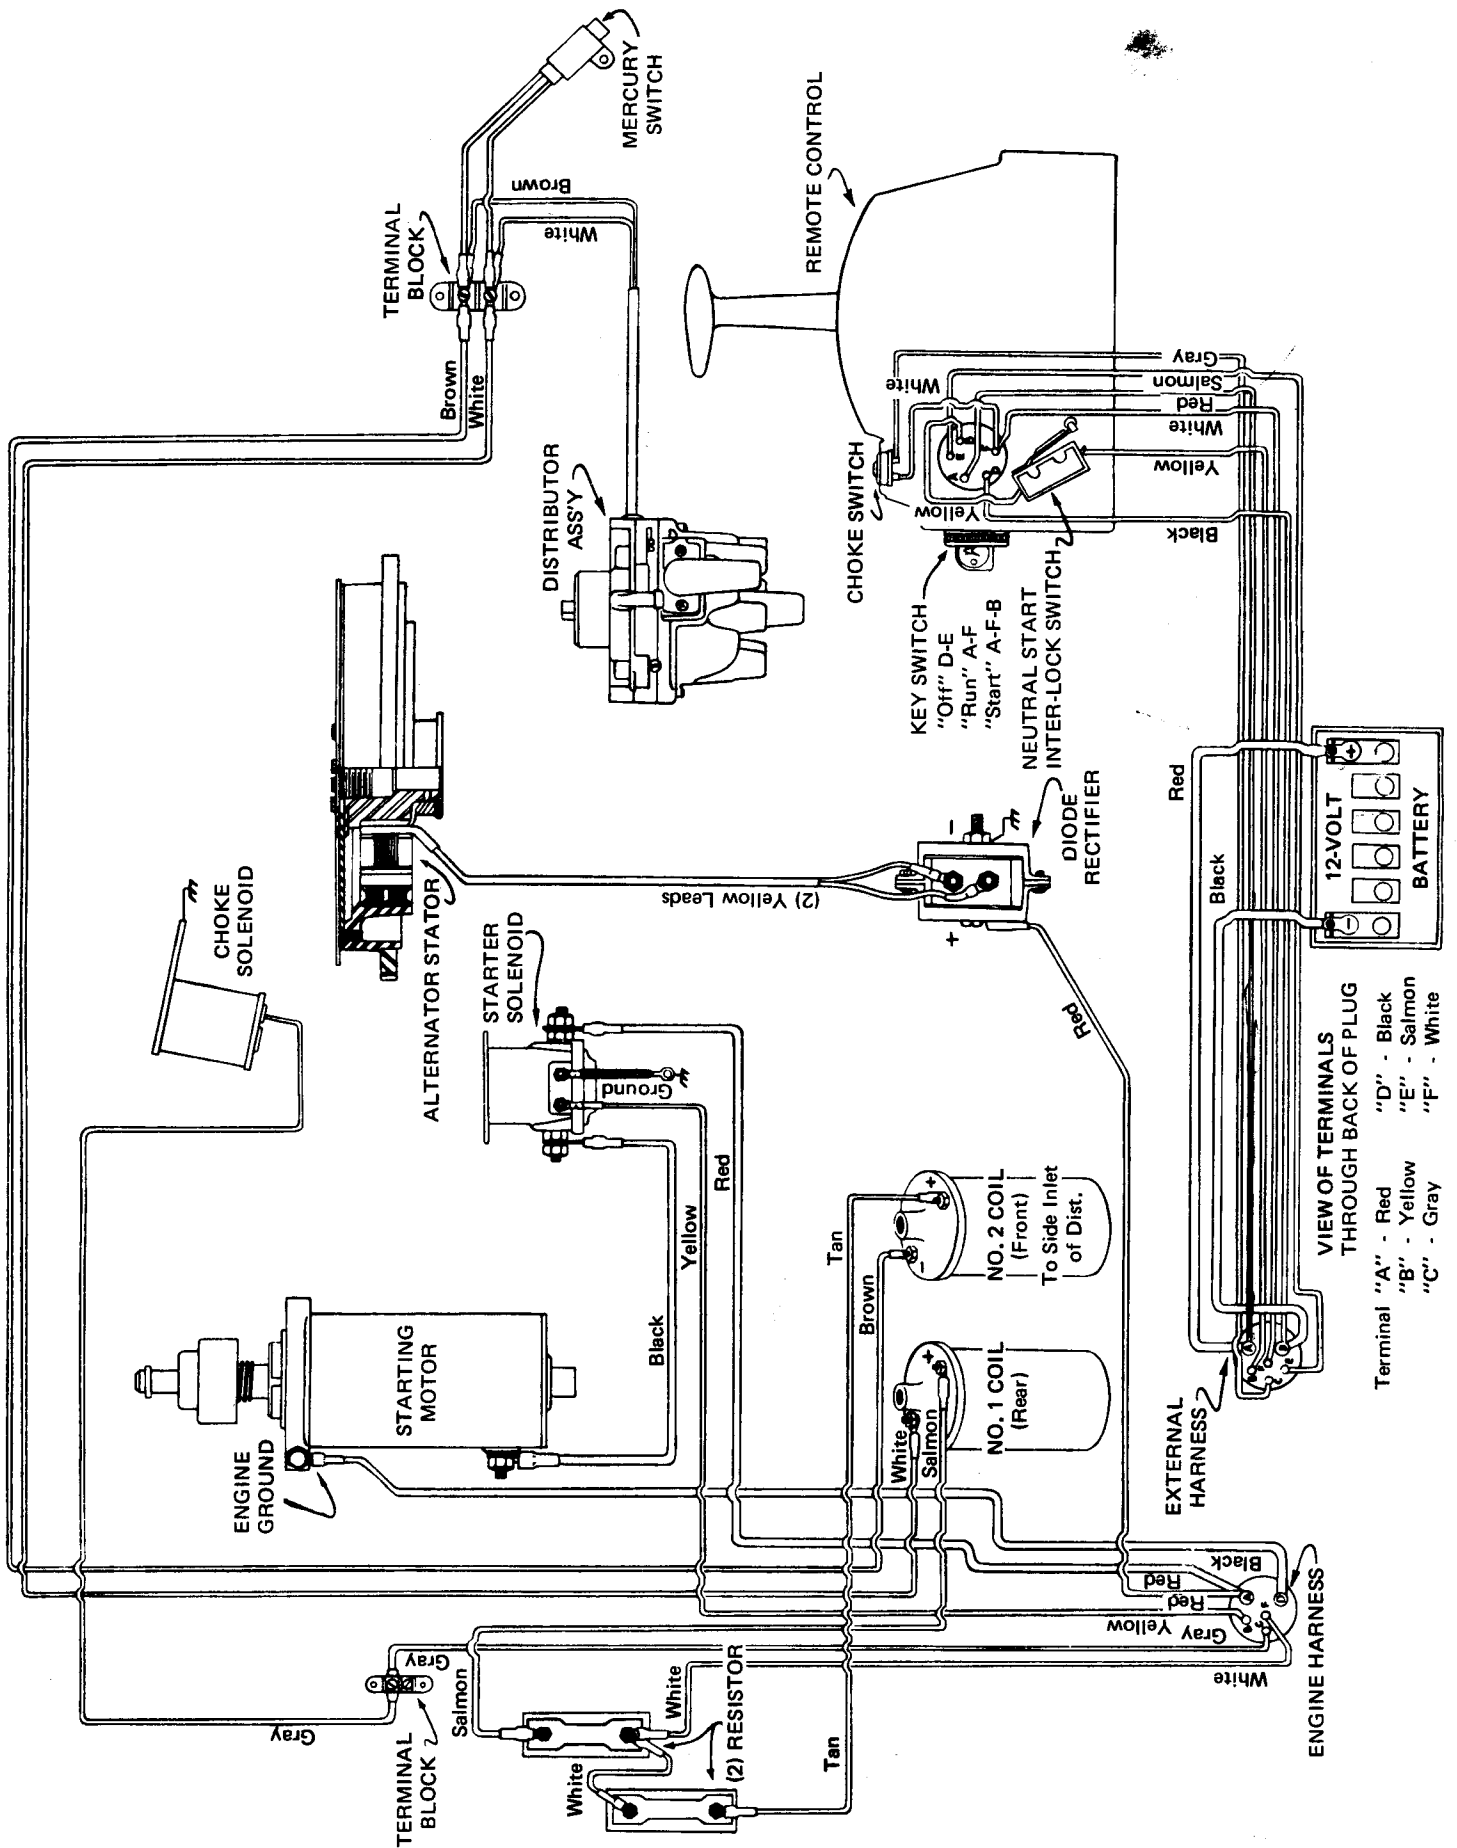

MERC 1100-950 WIRING DIAGRAM

VIEW OF TERMINALS THROUGH BACK OF PLUG

Terminal "A" - Red
 "B" - Black
 "C" - Yellow
 "D" - Gray
 "E" - Salmon
 "F" - White