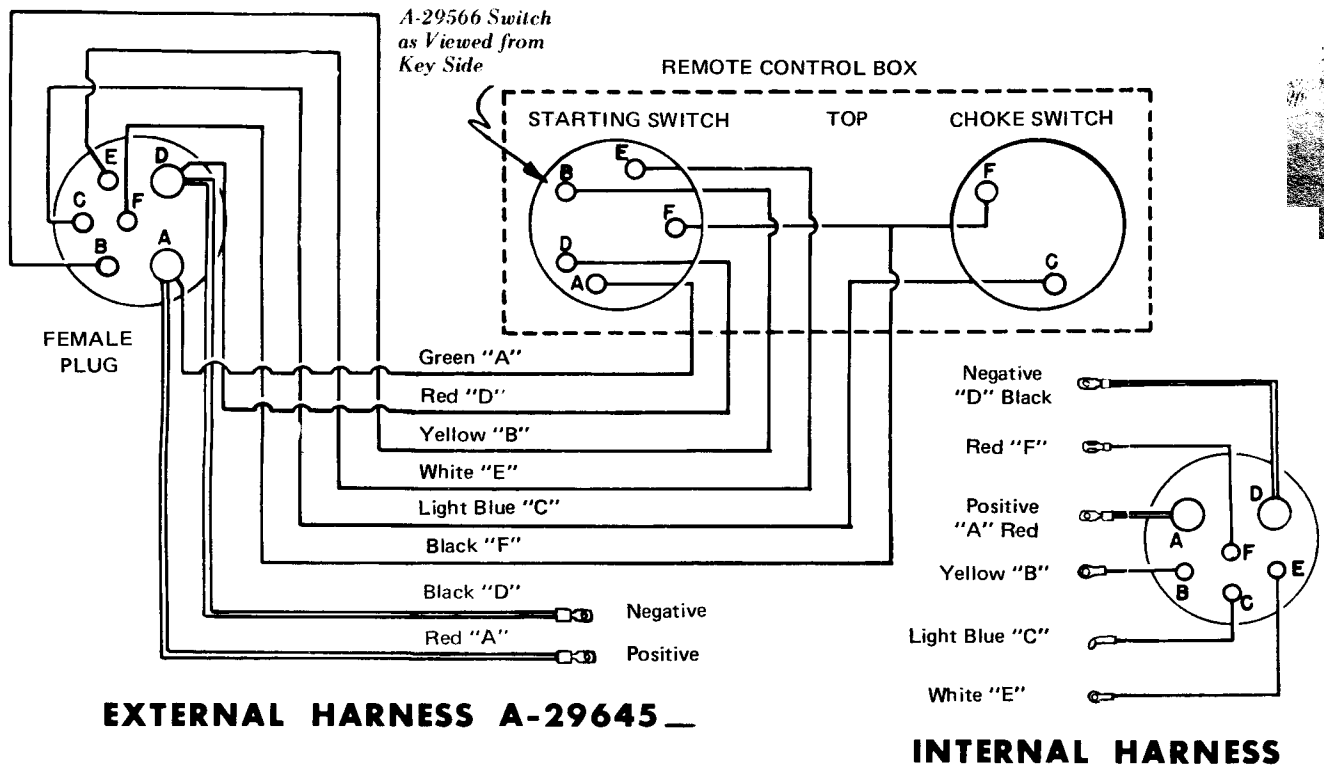

# HARNESSES - 4-CYL. 2-LEVER ELECTRIC CONTROL

(3)

External wiring harness A-29645\_ is superseded by external wiring harness A-39125\_ (below). When replacing harness A-29645\_ with an A-39125\_ harness, use the wiring code shown on drawing.

## EXTERNAL HARNESS A-39125