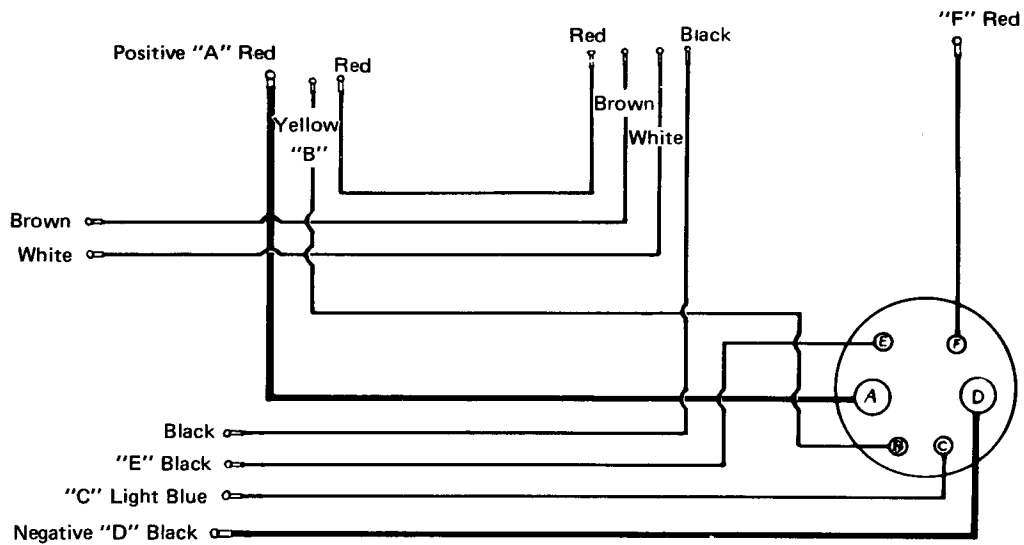

INTERNAL HARNESS - MERC 850-800-700 FULL GEAR SHIFT

MERC 350 (2-CYL.) MERCELECTRIC HARNESS