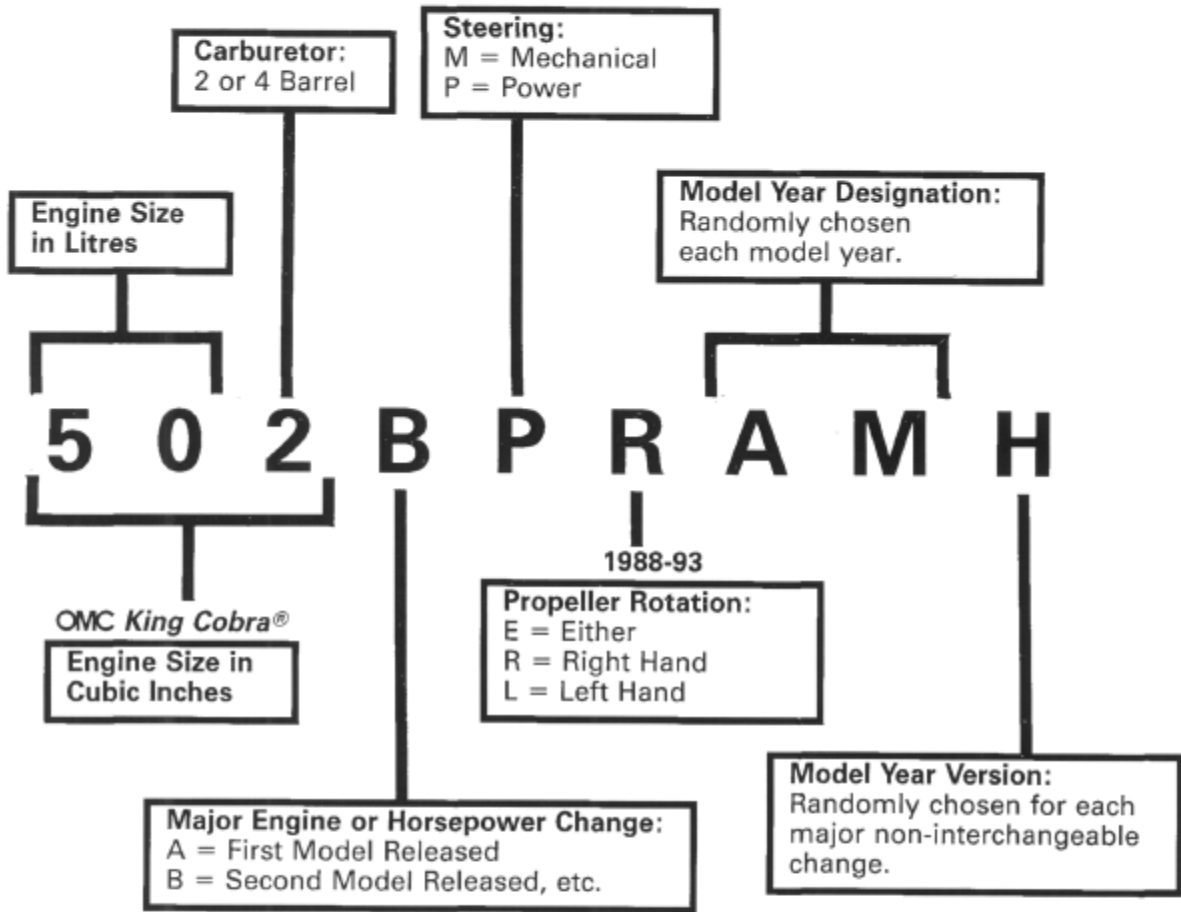

# MODEL NUMBER CODE INFORMATION

## Stern Drives 1986–1993

### Model Year Designation

1989

PWC, PWR, PWS

1990

RGD, RGF

1991

AMH, AMK

1992

JVB, JVN